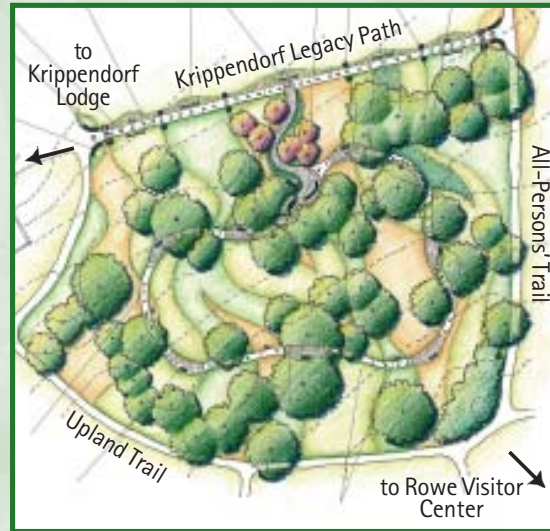

## Celebration Garden

*Honor, Remember, Reconnect*

### GIFT OPPORTUNITIES

- \$250 Beech, Maple or Oak Leaf on  
*Forest of Friends* Leaf Mosaic
- \$750 Plaque on Stone Seat
- \$1,000 Stepping Stone\*
- \$2,500 Engraved Tile on Stone Column\*
- \$5,000 Garden Zone with Stone/Sculpture\*
- \$10,000 Seating Area with Bench\*

# CINCINNATI NATURE CENTER

Celebration Garden

**ROWE WOODS**  
4949 Tealtown Road  
Milford, Ohio 45150

**LONG BRANCH FARM & TRAILS**  
6926 Gaynor Road  
Goshen, Ohio 45122

**GENERAL INFORMATION**  
513/831-1711